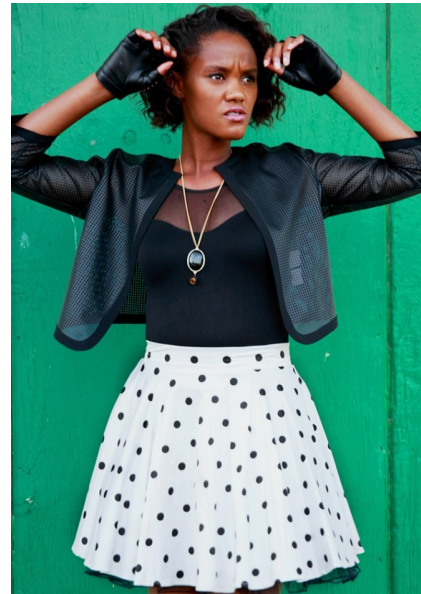

KIM B

Height 179cm/5'10.5" Bust 91cm/36" B Waist 74cm/29" Hips 99cm/39"
Dress 38-40 EU/8-10 US/10-12 UK Shoe 41 EU/10 US/7 UK Hair Dark Brown
Eyes Brown

SAHARA ZAKARIYAH TIGHEPORA

Office (731) 451-3726 | Fax (901) 257-7992 | Email:
info@theparischanelagency.com