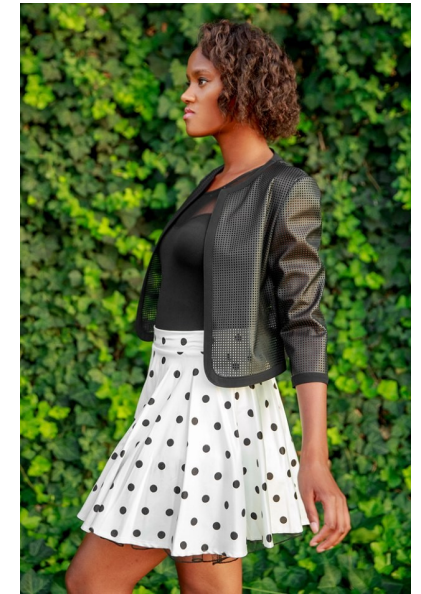

KIM B

Height 179cm/5'10.5" Bust 91cm/36" B Waist 74cm/29" Hips 99cm/39"
Dress 38-40 EU/8-10 US/10-12 UK Shoe 41 EU/10 US/7 UK Hair Dark Brown
Eyes Brown

SAHARA ZAKARIYAH TIGHEPORA

Office (731) 451-3726 | Fax (901) 257-7992 | Email:
info@theparischanelagency.com