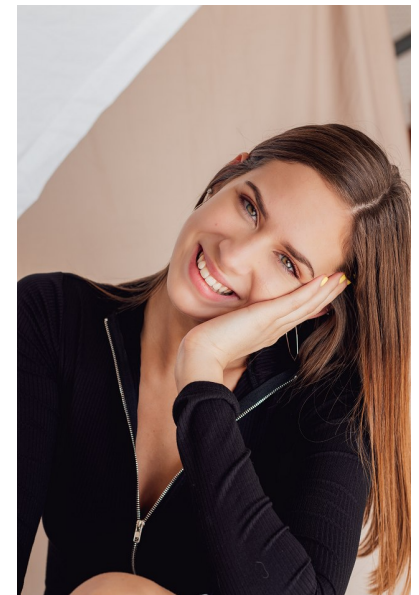

## MEGAN R

Height 178cm/5'10" Bust 86cm/34" B/C Waist 66cm/26" Dress 32 EU/2 US/4  
UK Shoe 40 EU/9 US/6.5 UK Hair Light Brown Eyes Hazel

UNIQUE. LABORATORY. MUSEUMS.

Office (731) 451-3726 | Fax (901) 257-7992 | Email:  
[info@theparischanelagency.com](mailto:info@theparischanelagency.com)