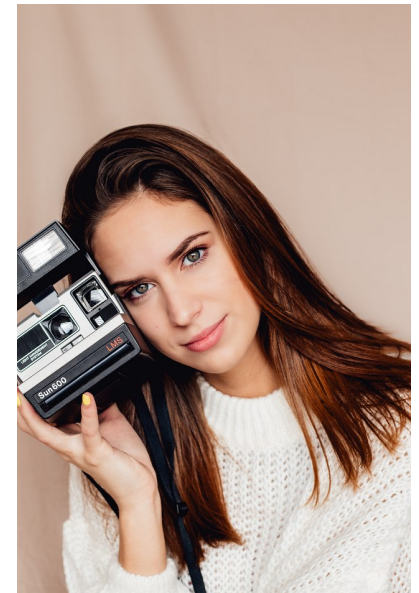

## MEGAN R

Height 178cm/5'10" Bust 86cm/34" B/C Waist 66cm/26" Dress 32 EU/2 US/4  
UK Shoe 40 EU/9 US/6.5 UK Hair Light Brown Eyes Hazel

UNIQUE. LABORATORY. MUSEUMS.

Office (731) 451-3726 | Fax (901) 257-7992 | Email:  
[info@theparischanelagency.com](mailto:info@theparischanelagency.com)